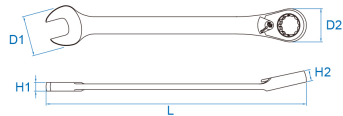

## M Metric Reversible Ringstop Speed Wrenches

- With its anti-slip ring, it will not slip off the fastener head , you'll work faster, and increase productivity and safety
- Reversible
- 5° gear action (72 teeth)
- Take - up: 13°
- Chrome vanadium alloy steel
- Chrome plated

	Size (mm)	D1 (mm)	D2 (mm)	H1 (mm)	H2 (mm)	l (mm)	Weight (g)
373A08M	8	16.7	16.6	4.6	6.5	140	20
373A10M	10	20.8	20.0	5.3	7.3	159	40
373A11M	11	23.0	21.8	5.6	7.7	165	60
373A12M	12	25.0	22.7	6.0	8.2	172	75
373A13M	13	27.1	24.7	6.4	8.6	178	95
373A14M	14	29.2	27.0	6.8	9.0	191	110
373A17M	17	35.5	31.8	7.7	10.3	226	175
373A19M	19	39.7	33.8	8.8	11.2	248	220
373A09M	9	18.8	18.4	4.9	6.9	150	25
373A07M	7	16.7	16.6	4.6	6.5	140	20
373A15M	15	31.3	28.3	7.0	9.4	200	120
373A16M	16	33.4	30.0	7.2	9.9	208	160
373A18M	18	37.6	32.6	8.2	10.7	237	205