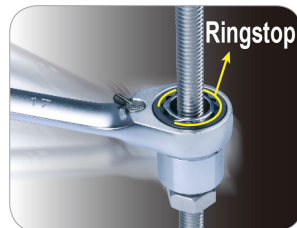

## M Metric Reversible Ringstop Speed Wrenches

- With its anti-slip ring, it will not slip off the fastener head , you'll work faster, and increase productivity and safety
- Reversible
- 5° gear action (72 teeth)
- Take - up: 13°
- Chrome vanadium alloy steel
- Chrome plated