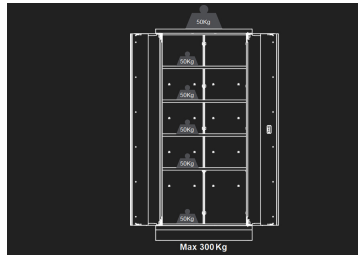

### Workshop cupboard, 2 doors

- Delivered with 4 shelves
- Central locking
- Blue front, gloss finish
- Black casing, matte finish

Dimensions W x D x H (mm)

Color

87D1118AKB

915 x 460 x 2000

Black/Blue