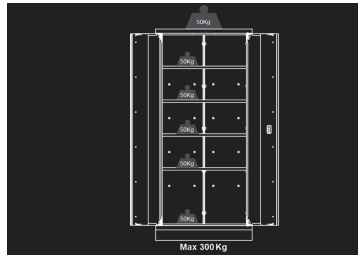

87D1118AKB

Workshop cupboard, 2 doors

- Delivered with 4 shelves
- Central locking
- Blue front, gloss finish
- Black casing, matte finish

Dimensions W x D x H (mm)

Color

87D1118AKB

915 x 460 x 2000

Black/Blue