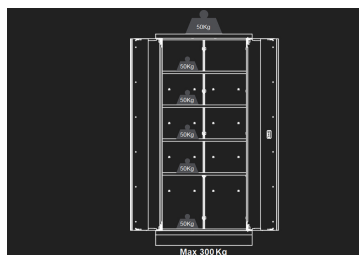

87D1118AKG

Workshop cupboard, 2 doors

- Delivered with 4 shelves
- Central locking
- Grey front, gloss finish
- Black casing, matte finish

Dimensions W x D x H (mm)

Color

87D1118AKG

915x2000x460

Black/Grey