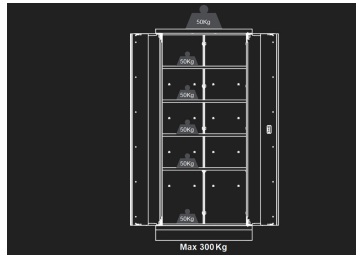

87D1118AKG

Workshop cupboard, 2 doors

- Delivered with 4 shelves
- Central locking
- Grey front, gloss finish
- Black casing, matte finish

Dimensions W x D x H (mm)

Color

87D1118AKG

915x2000x460

Black/Grey