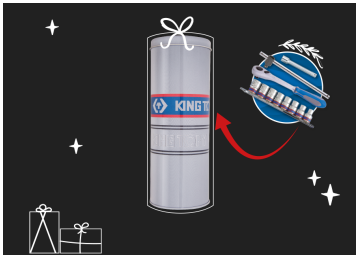

P4311MR04

1/2" socket and accessories set- 11pc.

Weight (kg) : 0.91
Rail length (mm) : 230

- Socket piggy bank ZS412 for free
- 1/2" I-Beam ratchet (90 teeth)
- 4° gear action degree

		Series	Content
			4335M 10, 11, 13, 14, 15, 17, 18, 19
			4773GS 477310GS
			4251 425105
			4572 457210
		ZS412*	ZS412