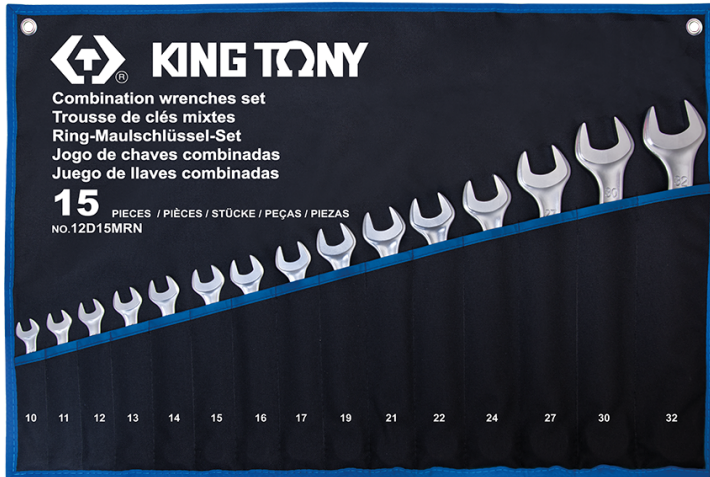

12D15MRN

M Combination wrench set (I-Beam) - 15 pcs

DIN 3113, ISO 7738

Weight (kg) : 3.32

- Polyester pouch
- 15° open end
- 13° ring end
- I-BEAM technology

	Series	Content
	1062	10, 11, 12, 13, 14, 15, 16, 17, 19, 21, 22, 24, 27, 30, 32