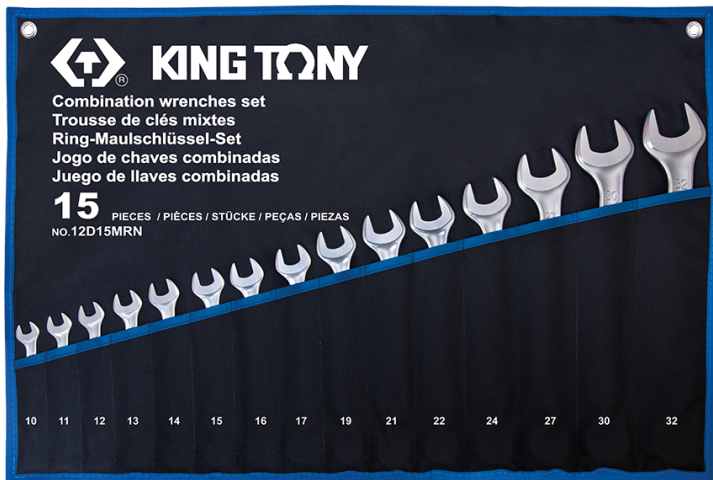

## 12D15MRN

### **M** Combination wrench set (I-Beam) - 15 pcs

DIN 3113, ISO 7738

Weight (kg) : 3.32

- Polyester pouch
- 15° open end
- 13° ring end
- I-BEAM technology

	Series	Content
	1062	10, 11, 12, 13, 14, 15, 16, 17, 19, 21, 22, 24, 27, 30, 32