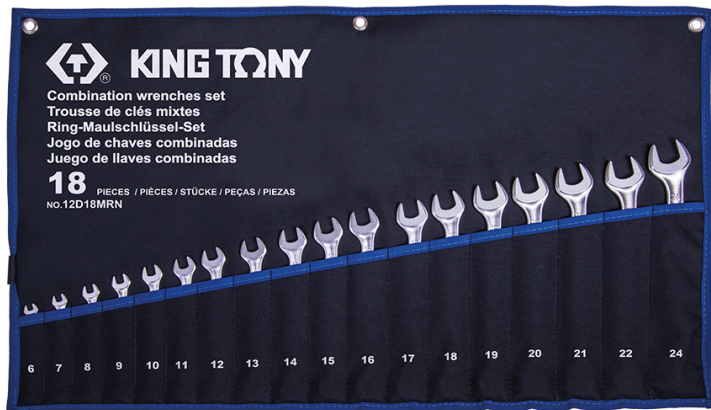

12D18MRN

M Combination wrench set (I-Beam) - 18 pcs

DIN 3113, ISO 7738

Weight (kg) : 2.36

- Polyester pouch
- 15° open end
- 13° ring end
- I-BEAM technology

	Series	Content
	1062	6, 7, 8, 9, 10, 11, 12, 13, 14, 15, 16, 17, 18, 19, 20, 21, 22, 24