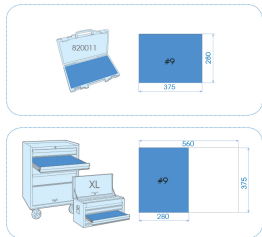

912D16MRE1

M Combination wrench (I-beam) metric
EVAWAVE foam tray - 16 pcs

Empty tray : EF1216
LxW Dimensions (mm) : 280x375
Weight (kg) : 3.3

- #9 (280 x 375 mm)

Series

Content

1062

6, 8, 10, 11, 13, 14, 16, 17, 18, 19, 21, 22,
24, 27, 30, 32