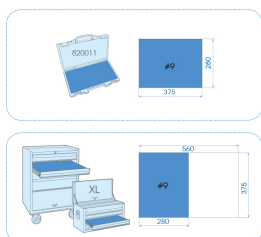

912D19MRE1

M Combination wrench (I-beam) metric
EVAWAVE foam tray - 19 pcs

Empty tray : EF1219
LxW Dimensions (mm) : 280x375
Weight (kg) : 2.5

■ #9

Series

Content

1062

6, 7, 8, 9, 10, 11, 12, 13, 14, 15, 16, 17,
18, 19, 20, 21, 22, 23, 24