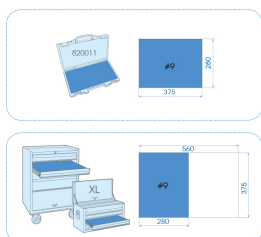

## 912D19MRE1

**M** Combination wrench (I-beam) metric  
EVAWAVE foam tray - 19 pcs

Empty tray : EF1219  
LxW Dimensions (mm) : 280x375  
Weight (kg) : 2.5

■ #9

Series

Content

1062

6, 7, 8, 9, 10, 11, 12, 13, 14, 15, 16, 17,  
18, 19, 20, 21, 22, 23, 24