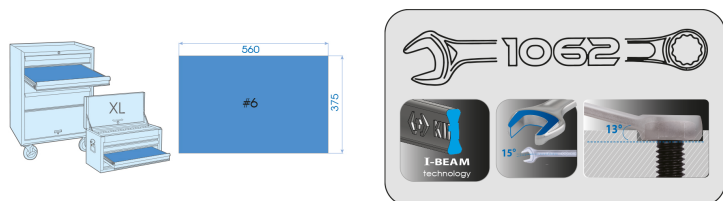

912D26MRE

M Combination wrench (I-beam) metric
EVAWAVE foam tray - 26 pcs

Empty tray : EF1226
LxW Dimensions (mm) : 560x375
Weight (kg) : 5.9

■ #6

Series

Content

1062

6, 7, 8, 9, 10, 11, 12, 13, 14, 15, 16, 17,
18, 19, 20, 21, 22, 23, 24, 25, 26, 27, 28,
29, 30, 32