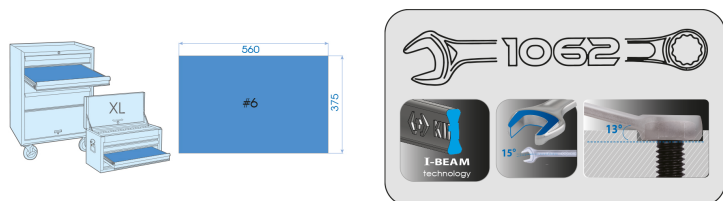

912D26MRE

M Combination wrench (I-beam) metric
EVAWAVE foam tray - 26 pcs

Empty tray : EF1226
LxW Dimensions (mm) : 560x375
Weight (kg) : 5.9

■ #6

	Series	Content
	1062	6, 7, 8, 9, 10, 11, 12, 13, 14, 15, 16, 17, 18, 19, 20, 21, 22, 23, 24, 25, 26, 27, 28, 29, 30, 32