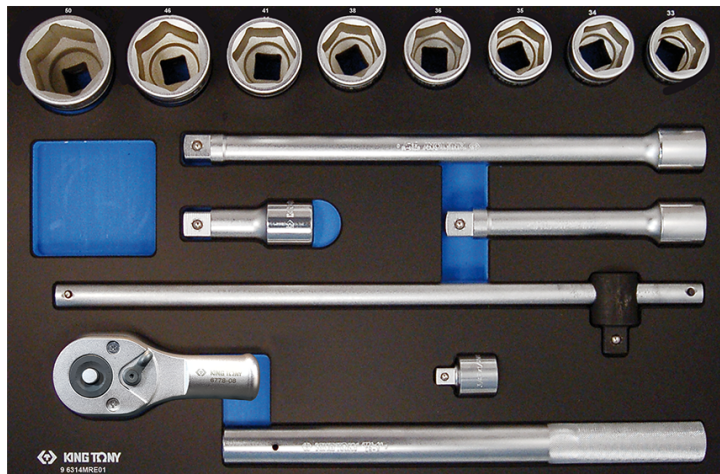

96314MRE01

M 3/4" Socket set and accessories
 metric EVAWAVE foam tray - 14 pcs

Empty tray : EF6314
 LxW Dimensions (mm) : 560x375
 Weight (kg) : 10.8

■ #6

	Series		Content
		6778FS	677820FS
	 	6335M	33, 34, 35, 36, 38, 41, 46, 50
		6251	625104, 625108, 625116 (100, 200, 400 mm)
		6572	657220 (500 mm)
	 	6814	6814