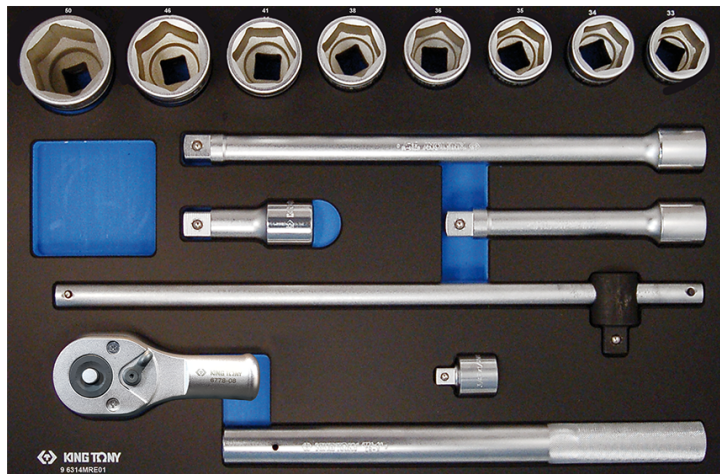

96314MRE01

M 3/4" Socket set and accessories
metric EVAWAVE foam tray - 14 pcs

Empty tray : EF6314
 LxW Dimensions (mm) : 560x375
 Weight (kg) : 10.8

■ #6

		Series	Content
		6778FS	677820FS
		 6335M	33, 34, 35, 36, 38, 41, 46, 50
		6251	625104, 625108, 625116 (100, 200, 400 mm)
		6572	657220 (500 mm)
	 	6814	6814