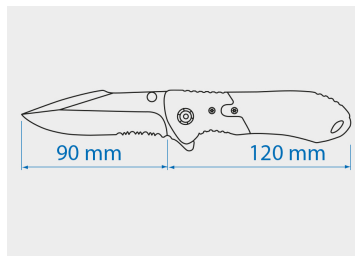

794108A

Safety Clasp Knife

- Blade fixator folded out
- Light and handy to use
- Stainless Blade with blacking coating
- With belt clip
- Release buckle

794108A

L (mm)

210

Shank Length (mm)

90

Weight (g)

173