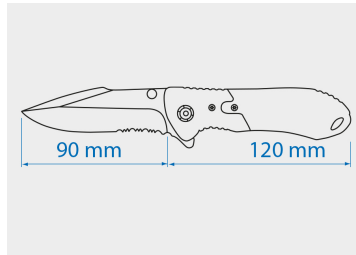

794108A

Safety Clasp Knife

- Blade fixator folded out
- Light and handy to use
- Stainless Blade with blacking coating
- With belt clip
- Release buckle

794108A

L (mm)

210

Shank Length (mm)

90

Weight (g)

173