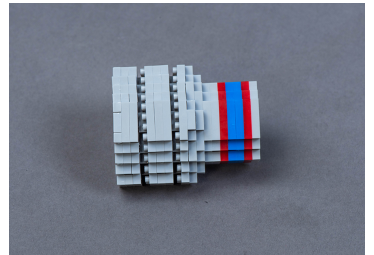

# TS1001

## Hand Socket Construction toy - 232 pcs

- For children over 10
- Plastic
- Design inspired by the 4335M sockets
- Warning: Choking Hazard. Small parts. Not for children under 3 years old.

TS1001

Weight (g)