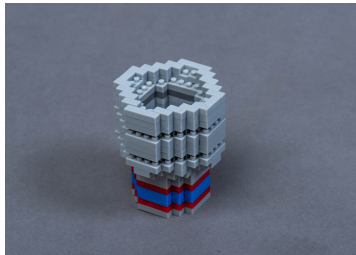

# TS1001

## Hand Socket Construction toy - 232 pcs

- For children over 10
- Plastic
- Design inspired by the 4335M sockets
- Warning: Choking Hazard. Small parts. Not for children under 3 years old.

TS1001

Weight (g)