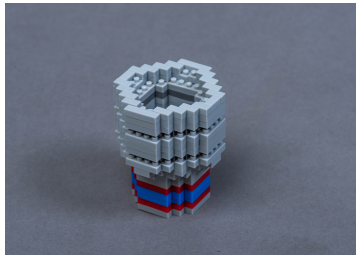

TS1001

Hand Socket Construction toy - 232 pcs

- For children over 10
- Design inspired by the 4335M sockets
- Plastic
- Warning: Choking Hazard. Small parts. Not for children under 3 years old.

TS1001

Weight (g)