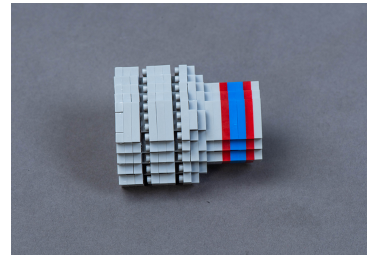

TS1001

Hand Socket Construction toy - 232 pcs

- For children over 10
- Design inspired by the 4335M sockets
- Plastic
- Warning: Choking Hazard. Small parts. Not for children under 3 years old.

TS1001

Weight (g)