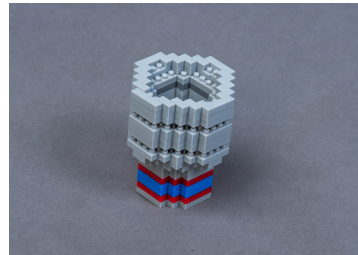

# TS1001

## Hand Socket Construction toy - 232 pcs

- For children over 10
- Plastic
- Design inspired by the 4335M sockets
- Warning: Choking Hazard. Small parts. Not for children under 3 years old.

TS1001

Weight (g)