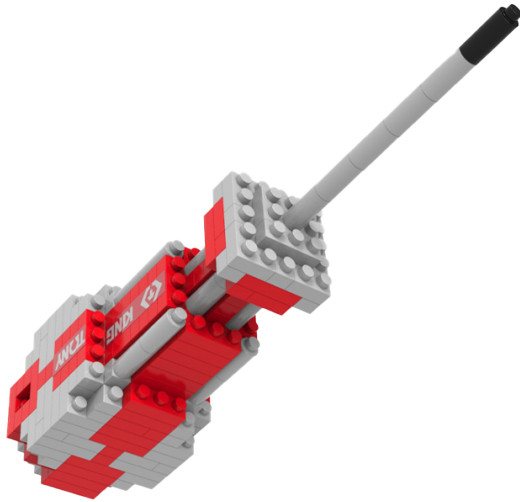

## TS1004

### Phillips Screwdriver Construction toy - 208 pcs

- For children over 10
- Plastic
- Design inspired by the 1421 Phillips screwdrivers
- Warning: Choking Hazard. Small parts. Not for children under 3 years old.

TS1004

Weight (g)

0.74