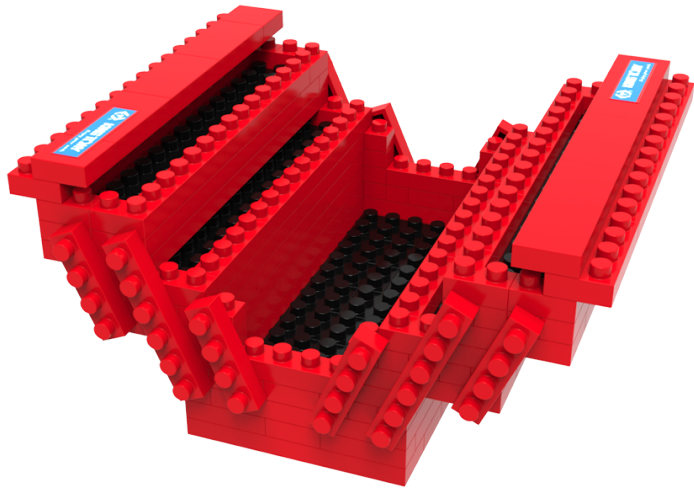

## TS1005

### Tool box Construction toy - 289 pcs

- For children over 10
- Plastic
- Design inspired by the 87402 toolbox
- Warning: Choking Hazard. Small parts. Not for children under 3 years old.

TS1005

Weight (g)