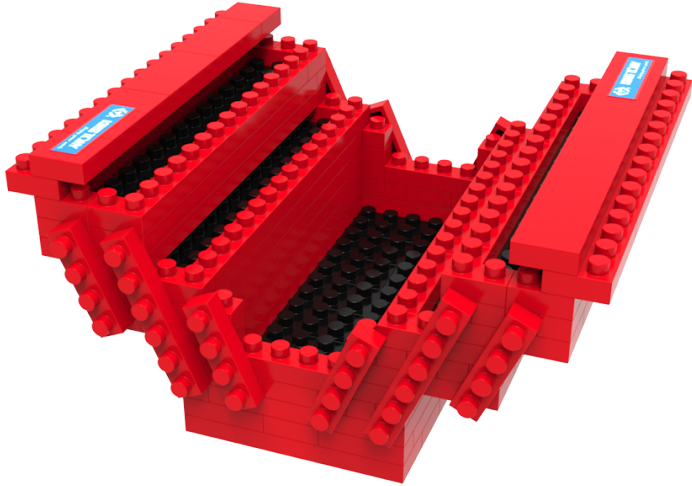

## TS1005

### Tool box Construction toy - 289 pcs

- For children over 10
- Plastic
- Design inspired by the 87402 toolbox
- Warning: Choking Hazard. Small parts. Not for children under 3 years old.

TS1005

Weight (g)