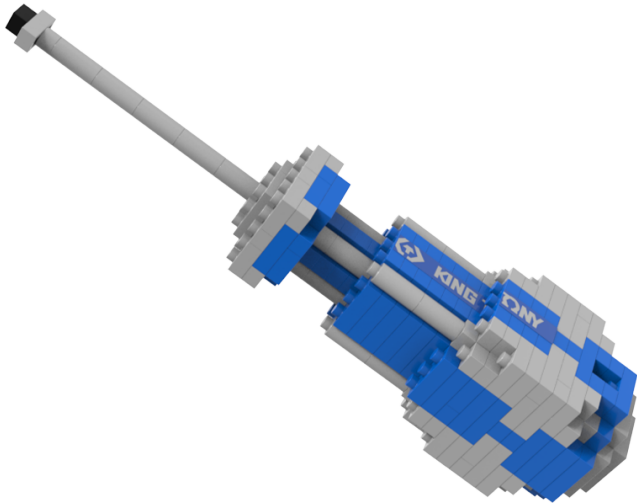

TS1012

Flat screwdriver Construction toy - 210 pcs

- For children over 10
- Plastic
- Design inspired by the 1422 flat screwdriver
- Warning: Choking Hazard. Small parts. Not for children under 3 years old.

TS1012

Weight (g)

0.74