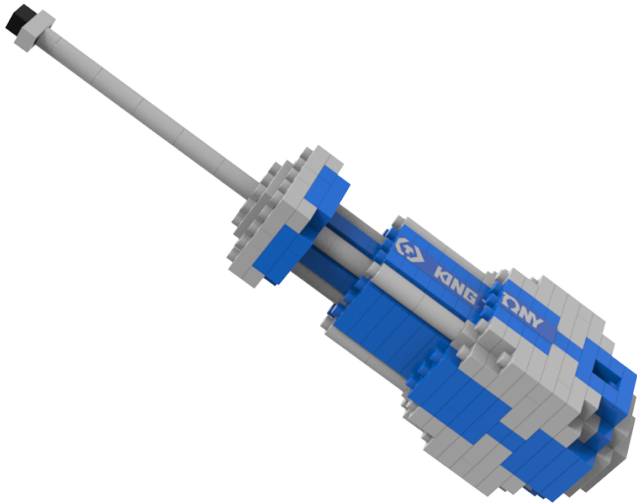

## TS1012

### Flat screwdriver Construction toy - 210 pcs

- For children over 10
- Plastic
- Design inspired by the 1422 flat screwdriver
- Warning: Choking Hazard. Small parts. Not for children under 3 years old.

TS1012

Weight (g)

0.74