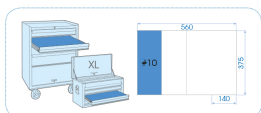

94401MPE

M 1/2" impact sockets EVAWAVE tool set - 11 pcs

Weight (kg) : 2.23

■ #10 (140 x 375 mm)

KING TONY		Series	Content
		1/2"	4535M 17, 19, 32, 34, 36
		1/2"	4415M 17, 19, 21