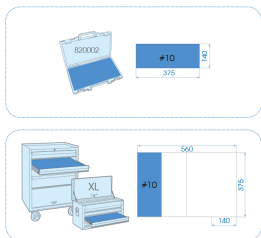

94401MPE

M 1/2" impact sockets EVAWAVE tool set - 11 pcs

Weight (kg) : 2.23

■ #10 (140 x 375 mm)

|  | | Series | Content |
|---|---|-------------|-----------------------------|
|  |  | 1/2" | 4535M 17, 19, 32, 34, 36 |
|  |  | 1/2" | 4415M 17, 19, 21 |