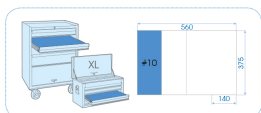

93523MRE11

M 3/8" metric socket & accessory
 EVAWAVE set - 23 pcs

Weight (kg) : 1.73

- #10 (140 x 375 mm)

		Series	Content
		3/8"	3335M 6, 7, 8, 9, 10, 11, 12, 13, 14, 15, 16, 17, 18, 19, 21, 22, 24
	3/8"	3771G	377108G
	3/8"	3453F	345308F
	3/8"	3293	75, 150 mm (3", 6")
	3/8"	3571	357108
	3/8"	3792	3792