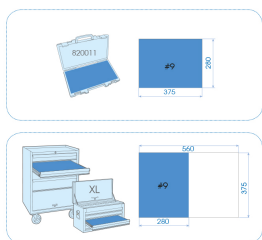

### **M S** EVAWAVE tray with hex keys, bits and accessories - 90 pcs

Weight (kg) : 2.22

■ #9 (280 x 375 mm)

		Series	Content
	 	276A	276A04G
		10D0	10,12,13,14,17,18,19
		3611R	361106R, 361108R
	 	1130M	(20107MR01) H2.5 , H3 , H4 , H5 , H6 , H8 , H10
		1147R	(20407PR) T10H , T15H , T20H , T25H , T27H , T30H , T40H
	 	1130S	(20107SR) 3/32" , 1/8" , 5/32" , 3/16" , 1/4" , 5/16" , 3/8"
	 	753	75363
	 	770	770225