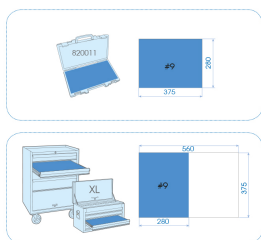

991190CRE

M S EVAWAVE tray with hex keys, bits and accessories - 90 pcs

Weight (kg) : 2.22

■ #9 (280 x 375 mm)

	Series		Content
	 	276A	276A04G
		10D0	10,12,13,14,17,18,19
		3611R	361106R, 361108R
	 	1130M	(20107MR01) H2.5 , H3 , H4 , H5 , H6 , H8 , H10
		1147R	(20407PR) T10H , T15H , T20H , T25H , T27H , T30H , T40H
	 	1130S	(20107SR) 3/32" , 1/8" , 5/32" , 3/16" , 1/4" , 5/16" , 3/8"
	 	753	75363
	 	770	770225

		 1/4"	1025H	H3, H4, H5, H6
		 1/4"	1025P	PH1, PH2 x 2, PH3
		 1/4"	1025R	RB2
		 1/4"	1025S	3.0, 4.0, 5.0, 6.0
		 1/4"	1025T	T10, T15, T20, T25, T27, T30, T40
		 1/4"	1025U	T10H, T15H, T20H, T25H, T27H, T30H, T40H
		 1/4"	1025Z	PZ1, PZ2 x 2, PZ3
		77328		0.0015" ~ 0.025" (7732826)