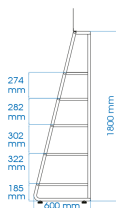

### Empty Vice Display

Display dimensions (empty) (mm) : 400 x 2070 x 600

- Part not sold separately, but included in some tool sets