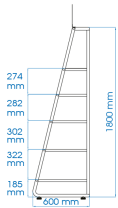

9TZ11AS

Vice Display - 8 pcs

Display dimensions (mm) : 2070 x 400 x 600

Series

Content

9TZ11

9TZ1105 x2, 9TZ1106 x2, 9TZ1108 x2,
9TZ1110 x2

87160*