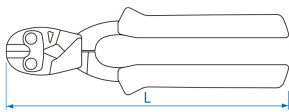

6133

Compact bolt cutter

DIN ISO 5749

- Center cut
- Heavy duty type
- Grip material - PP + TPR

	L (mm)	L (inch)	Cutting Capacities - Soft wire (ø mm)	Cutting Capacities - Semi-soft wire (ø mm)	Cutting Capacities - Hard wire (ø mm)	Cutting Capacities - piano wire (ø mm)	Weight (g)
613308	200	8	6.0	5.0	4.0	3.5	399.6