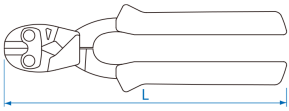

## Compact bolt cutter

DIN ISO 5749

- Center cut
- Heavy duty type
- Grip material - PP + TPR

	L (mm)	L (inch)	Cutting Capacities - Soft wire (ø mm)	Cutting Capacities - Semi-soft wire (ø mm)	Cutting Capacities - Hard wire (ø mm)	Cutting Capacities - piano wire (ø mm)	Weight (g)
613308	200	8	6.0	5.0	4.0	3.5	399.6