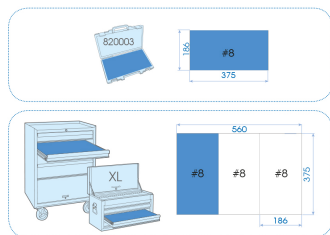

## 92550MRV

**M** 50 pcs 1/4" metric socket and accessories EVAWAVE tray

Weight (kg) : 1.37

■ #8 (375 x 187 mm)

		Series	Content
		1/4"	2335M 4, 4.5, 5, 5.5, 6, 7, 8, 9, 10, 11, 12, 13, 14
		1/4"	2375M E4, E5, E6, E7, E8
		1/4"	2031 PH1, PH2, PH3, PH4
		1/4"	2032 4, 5.5, 6.5, 8, 10
		1/4"	2033 T8, T9, T10, T15, T20, T25, T27, T30, T40
		1/4"	2035 H3, H4, H5, H6, H7, H8, H10
	1/4"	2221	55 mm
	1/4"	2293	100, 150 mm

**KING TONY**

*Enjoy your work*

1/4"

2178DF

2178DF

1/4"

2571

257145