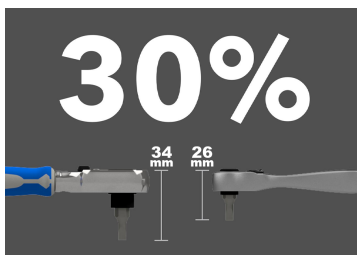

### Bit & 1/4" mini ratchet set - Atom series - 26 pcs

Dimensions L x W x H (mm) : 140 x 65 x 36

- Automatic rise of the screw bit rail when the case is opened (patented design)
- Built-in rotation axis design
- Easy to store
- Ratchet with secure bit locking system
- Can easily be used in narrow spaces