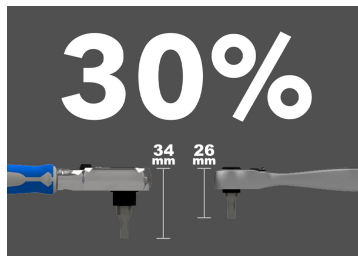

1026CQAM

Bit & 1/4" mini ratchet set - Atom series - 26 pcs

Dimensions L x W x H (mm) : 140 x 65 x 36

- Automatic rise of the screw bit rail when the case is opened (patented design)
- Built-in rotation axis design
- Easy to store
- Ratchet with secure bit locking system
- Can easily be used in narrow spaces