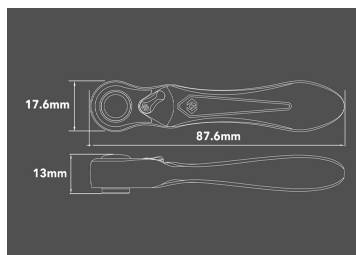

## 1026CQAM

### Bit & 1/4" mini ratchet set - Atom series - 26 pcs

Dimensions L x W x H (mm) : 140 x 65 x 36

- Automatic rise of the screw bit rail when the case is opened (patented design)
- Built-in rotation axis design
- Easy to store
- Ratchet with secure bit locking system
- Can easily be used in narrow spaces