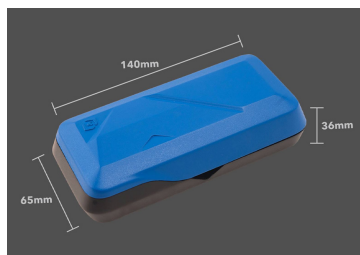

### Bit & 1/4" mini ratchet set - Atom series - 26 pcs

Dimensions L x W x H (mm) : 140 x 65 x 36

- Automatic rise of the screw bit rail when the case is opened (patented design)
- Built-in rotation axis design
- Easy to store
- Ratchet with secure bit locking system
- Can easily be used in narrow spaces