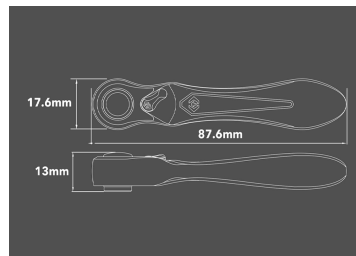

1026CQAM

Bit & 1/4" mini ratchet set - Atom series - 26 pcs

Dimensions L x W x H (mm) : 140 x 65 x 36

- Automatic rise of the screw bit rail when the case is opened (patented design)
- Built-in rotation axis design
- Easy to store
- Ratchet with secure bit locking system
- Can easily be used in narrow spaces