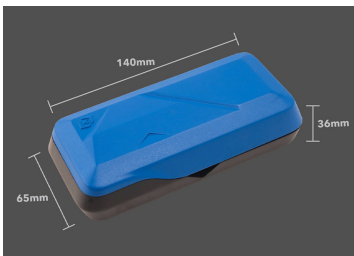

1026CQAM

Bit & 1/4" mini ratchet set - Atom series - 26 pcs

Dimensions L x W x H (mm) : 140 x 65 x 36

- Automatic rise of the screw bit rail when the case is opened (patented design)
- Built-in rotation axis design
- Easy to store
- Ratchet with secure bit locking system
- Can easily be used in narrow spaces