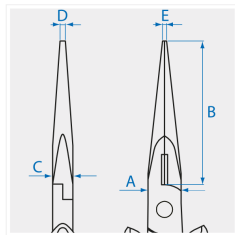

6317

Precision pliers with half-round nose

- Cutting edges with bevel
- Coarse serrated
- Half-round jaws

	A (mm)	B (mm)	C (mm)	D (mm)	E (mm)	L (mm)	L (inch)	Cutting Capacities - Soft wire (ø mm)	Cutting Capacities - Semi-soft wire (ø mm)	Weight (g)
631706	11.6	50	7.5	2	2	157	6	2.0	1.6	84