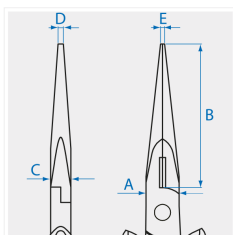

6317

Precision pliers with half-round nose

- Cutting edges with bevel
- Coarse serrated
- Half-round jaws

	A (mm)	B (mm)	C (mm)	D (mm)	E (mm)	L (mm)	L (inch)	Cutting Capacities - Soft wire (ø mm)	Cutting Capacities - Semi-soft wire (ø mm)	Weight (g)
631706	11.6	50	7.5	2	2	157	6	2.0	1.6	84