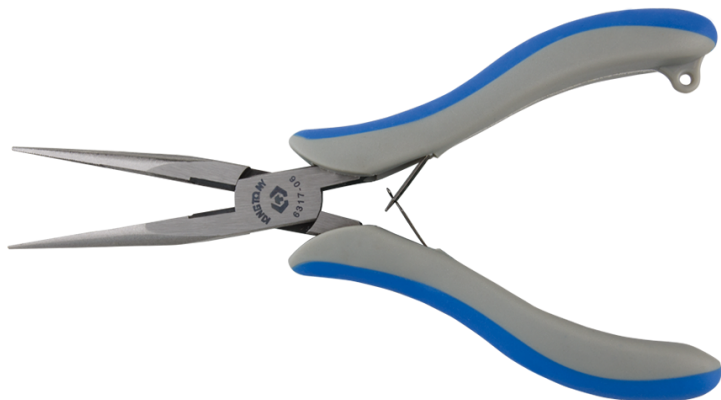

6317

Precision pliers with half-round nose

- Cutting edges with bevel
- Coarse serrated
- Half-round jaws

	A (mm)	B (mm)	C (mm)	D (mm)	E (mm)	L (mm)	L (inch)	Cutting Capacities - Soft wire (ø mm)	Cutting Capacities - Semi-soft wire (ø mm)	Weight (g)
631706	11.6	50	7.5	2	2	157	6	2.0	1.6	84