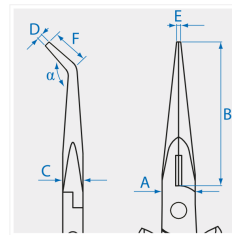

6337

Precision pliers with half-round angled nose

- 40° angled nose
- Half-round jaws
- Cutting edges with bevel
- Coarse serrated

 633706

Tilting angle (°) : 40°

A (mm) : 11.3

B (mm) : 50

C (mm) : 7.5

D (mm) : 2

E (mm) : 2.5

L (mm) : 154

L (inch) : 6

Width F (mm) : 14

Cutting Capacities - Soft wire (ø mm) : 2.0

Cutting Capacities - Semi-soft wire (ø mm) : 1.6

Weight (g) : 84