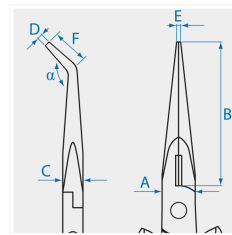

6337

Precision pliers with half-round angled nose

- Half-round jaws
- 40° angled nose
- Cutting edges with bevel
- Coarse serrated

 633706

Tilting angle (°) : 40°

A (mm) : 11.3

B (mm) : 50

C (mm) : 7.5

D (mm) : 2

E (mm) : 2.5

L (mm) : 154

L (inch) : 6

Width F (mm) : 14

Cutting Capacities - Soft wire (ø mm) : 2.0

Cutting Capacities - Semi-soft wire (ø mm) : 1.6

Weight (g) : 84