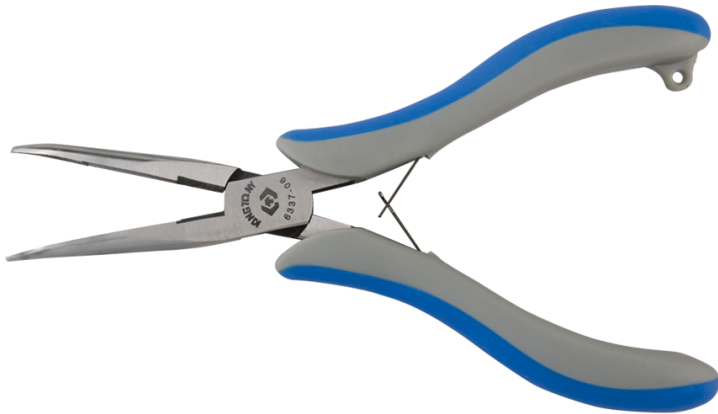

6337

Precision pliers with half-round angled nose

- Half-round jaws
- 40° angled nose
- Cutting edges with bevel
- Coarse serrated

 633706

Tilting angle (°) : 40°

A (mm) : 11.3

B (mm) : 50

C (mm) : 7.5

D (mm) : 2

E (mm) : 2.5

L (mm) : 154

L (inch) : 6

Width F (mm) : 14

Cutting Capacities - Soft wire (ø mm) : 2.0

Cutting Capacities - Semi-soft wire (ø mm) : 1.6

Weight (g) : 84