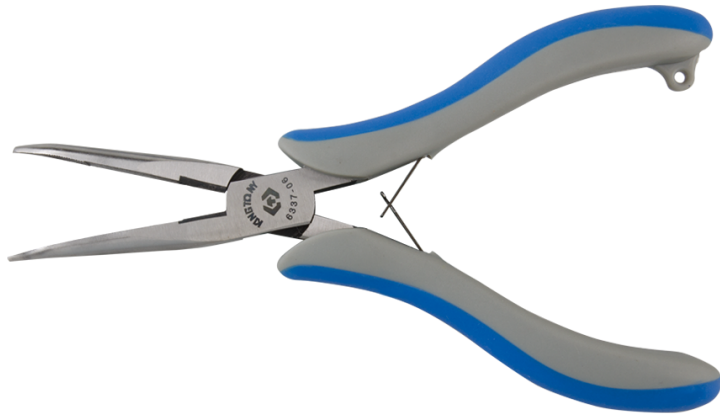

6337

Precision pliers with half-round angled nose

- 40° angled nose
- Half-round jaws
- Cutting edges with bevel
- Coarse serrated

 633706

Tilting angle (°) : 40°

A (mm) : 11.3

B (mm) : 50

C (mm) : 7.5

D (mm) : 2

E (mm) : 2.5

L (mm) : 154

L (inch) : 6

Width F (mm) : 14

Cutting Capacities - Soft wire (ø mm) : 2.0

Cutting Capacities - Semi-soft wire (ø mm) : 1.6

Weight (g) : 84