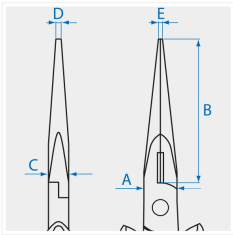

6367

Precision pliers with half-round nose

- Half-round jaws
- Cutting edges with bevel

|  | A (mm) | B (mm) | C (mm) | D (mm) | E (mm) | L (mm) | L (inch) | Cutting Capacities - Soft wire (ø mm) | Cutting Capacities - Semi-soft wire (ø mm) | Weight (g) |
|--|--------|--------|--------|--------|--------|--------|----------|---------------------------------------|--|------------|
| 636706 | 11.7 | 46 | 7.5 | 1.5 | 1.7 | 154 | 6 | 2.0 | 1.6 | 78 |