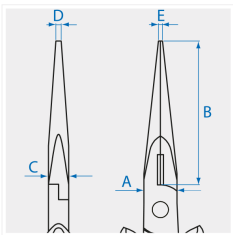

## Precision pliers with half-round nose

- Half-round jaws
- Cutting edges with bevel

	A (mm)	B (mm)	C (mm)	D (mm)	E (mm)	L (mm)	L (inch)	Cutting Capacities - Soft wire (ø mm)	Cutting Capacities - Semi-soft wire (ø mm)	Weight (g)
636706	11.7	46	7.5	1.5	1.7	154	6	2.0	1.6	78