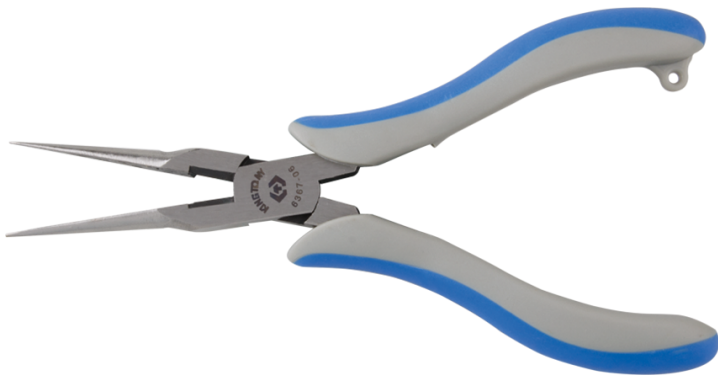

# 6367

## Precision pliers with half-round nose

- Half-round jaws
- Cutting edges with bevel

	A (mm)	B (mm)	C (mm)	D (mm)	E (mm)	L (mm)	L (inch)	Cutting Capacities - Soft wire (ø mm)	Cutting Capacities - Semi-soft wire (ø mm)	Weight (g)
636706	11.7	46	7.5	1.5	1.7	154	6	2.0	1.6	78