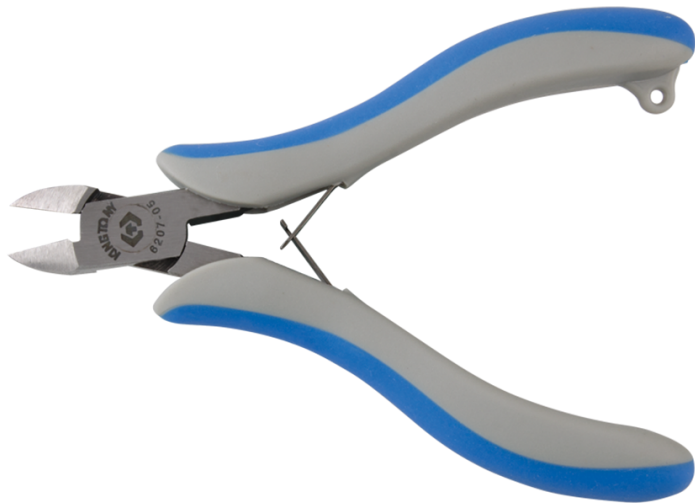

6207

## Diagonal Precision Cutting pliers

- Cutting edges with small bevel

	A (mm)	B (mm)	C (mm)	L (mm)	L (inch)	Cutting Capacities - Soft wire (ø mm)	Cutting Capacities - Semi-soft wire (ø mm)	Weight (g)
620705	10.8	11.5	7.1	118	4-3/4	2.0	1.6	88