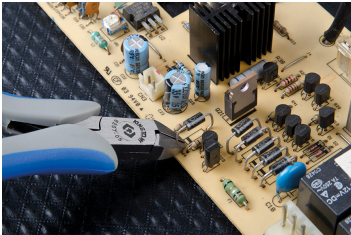

## Diagonal Precision Cutting pliers

- Cutting edges with small bevel

	A (mm)	B (mm)	C (mm)	L (mm)	L (inch)	Cutting Capacities - Soft wire (ø mm)	Cutting Capacities - Semi-soft wire (ø mm)	Weight (g)
620705	10.8	11.5	7.1	118	4-3/4	2.0	1.6	88