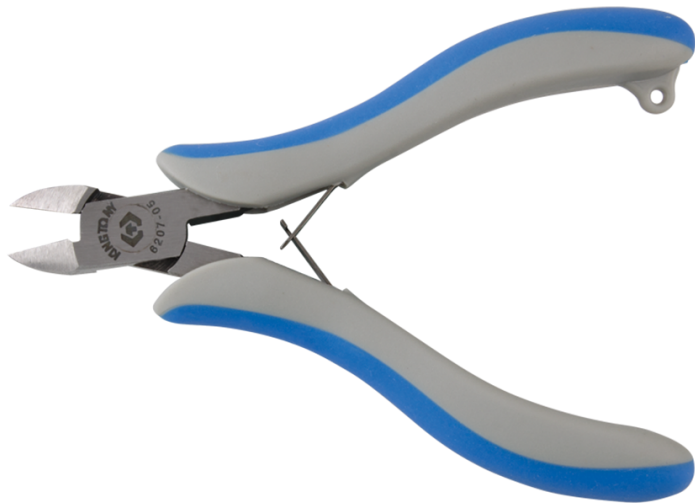

# 6207

## Diagonal Precision Cutting pliers

- Cutting edges with small bevel

	A (mm)	B (mm)	C (mm)	L (mm)	L (inch)	Cutting Capacities - Soft wire (ø mm)	Cutting Capacities - Semi-soft wire (ø mm)	Weight (g)
620705	10.8	11.5	7.1	118	4-3/4	2.0	1.6	88