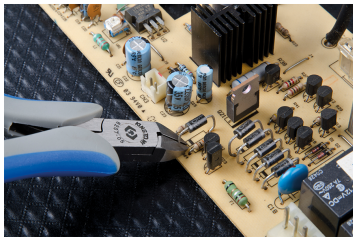

## Diagonal Precision Cutting pliers

- Cutting edges with small bevel

	A (mm)	B (mm)	C (mm)	L (mm)	L (inch)	Cutting Capacities - Soft wire (ø mm)	Cutting Capacities - Semi-soft wire (ø mm)	Weight (g)
620705	10.8	11.5	7.1	118	4-3/4	2.0	1.6	88