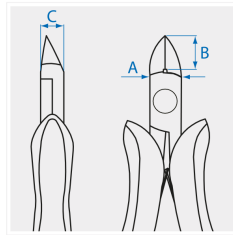

## Diagonal Precision Cutting pliers

- Cutting edges with small bevel

	A (mm)	B (mm)	C (mm)	L (mm)	L (inch)	Cutting Capacities - Soft wire (ø mm)	Cutting Capacities - Semi-soft wire (ø mm)	Weight (g)
620705	10.8	11.5	7.1	118	4-3/4	2.0	1.6	88