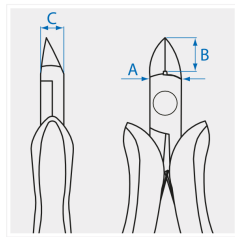

## Diagonal Precision Cutting pliers

- Cutting edges with small bevel

	A (mm)	B (mm)	C (mm)	L (mm)	L (inch)	Cutting Capacities - Soft wire (ø mm)	Cutting Capacities - Semi-soft wire (ø mm)	Weight (g)
620705	10.8	11.5	7.1	118	4-3/4	2.0	1.6	88