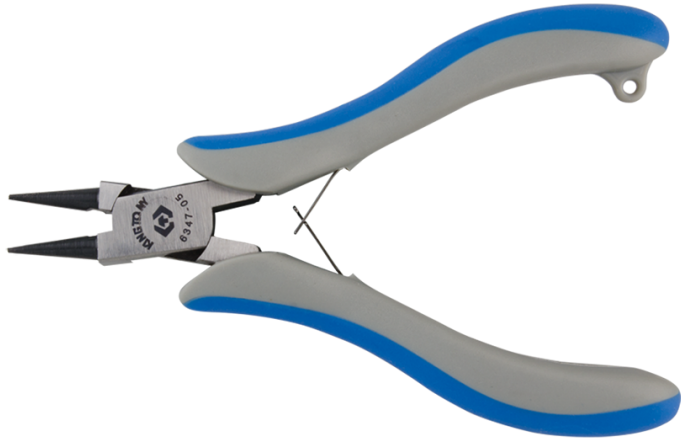

6347

Short round nose precision pliers

- Short round nose

KING TONY	A (mm)	B (mm)	C (mm)	D (mm)	E (mm)	L (mm)	L (inch)	Weight (g)
634705	11.4	24.9	7.5	1	2.14	128	5	75