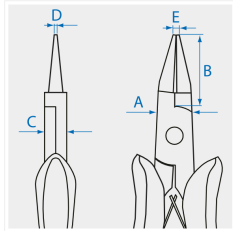

6347

Short round nose precision pliers

- Short round nose

KING TONY	A (mm)	B (mm)	C (mm)	D (mm)	E (mm)	L (mm)	L (inch)	Weight (g)
634705	11.4	24.9	7.5	1	2.14	128	5	75