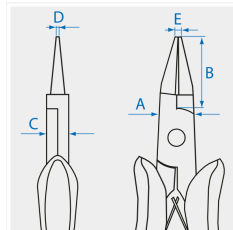

6347

Short round nose precision pliers

- Short round nose

KING TONY	A (mm)	B (mm)	C (mm)	D (mm)	E (mm)	L (mm)	L (inch)	Weight (g)
634705	11.4	24.9	7.5	1	2.14	128	5	75