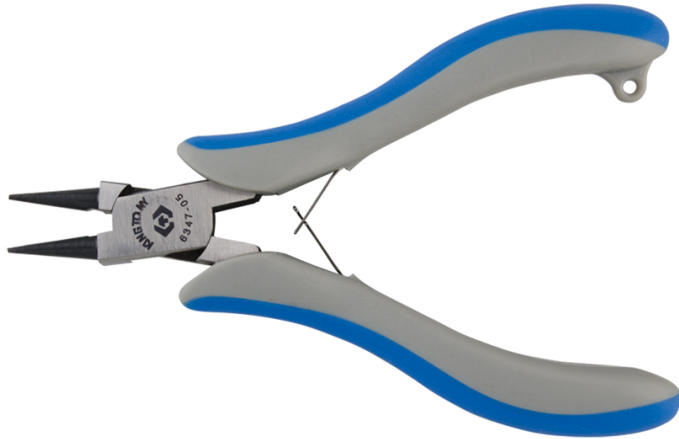

6347

Short round nose precision pliers

- Short round nose

KING TONY	A (mm)	B (mm)	C (mm)	D (mm)	E (mm)	L (mm)	L (inch)	Weight (g)
634705	11.4	24.9	7.5	1	2.14	128	5	75