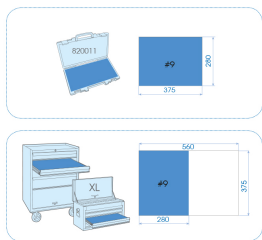

# 94221MRV

**M** 1/2" Long Metric socket EVAWAVE set - 21pcs

Weight (kg) : 3.92

■ #9

		Series	Content
			4230M 8, 9, 10, 11, 12, 13, 14, 15, 16, 17, 18, 19, 21, 22, 24, 27, 30, 32, 33, 34, 36