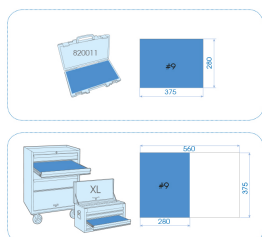

97560MRV01

M 1/4" & 1/2" metric socket & accessories EVAWAVE set - 60pcs

Weight (kg) : 6.24

#9 (280 x 375 mm)

		Series	Content
		 1/4"	2335M 4, 5, 5.5, 6, 7, 8, 9, 10, 11, 12, 13, 14
		 1/2"	4335M 10, 11, 13, 14, 15, 16, 17, 18, 19, 20, 21, 22, 24, 27, 30, 32
		 1/4"	1025P PH0, PH1, PH2, PH3
		 1/4"	1025U T10H, T15H, T20H, T25H, T27H, T30H, T40H
		 1/4"	1025S 3, 4.5, 5, 6.5, 8
	 1/4"		2223 02, 04
		 1/4"	1025Z PZ1, PZ2, PZ3
	 1/2"		4251 5", 10"

KING TONY

Enjoy your work

		213312DF	213312DF
		2745	2745
	 	276A	276A04G
		2792	2792
		4791	4791R
	 	2813	2813
		4452F	445215FR
		4572	457212
		4771G	477110GR