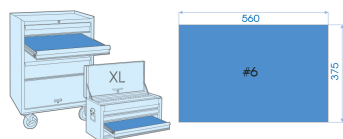

### Screwdrivers & striking tools EVAWAVE set - 17pcs

Weight (kg) : 4

■ #6

	Series	Content
	 1421	PH1 x 80, PH2 x 100
	 1423	T15 x 75, T20 x 100, T25 x 100, T27 x 100, T30 x 125
	 1422	3 x 75, 4 x 100, 5.5 x 125, 6.5 x 150, 8 x 175
	78230S	10, 20
	78210S	782130
	9CF220	9CF220
	4280	48280180