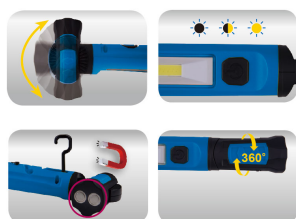

9TA33

10 W COB LED adjustable inspection lamp (1000 lm)

IP20, IK07
 CE, RoHS

- Brightness : 1000 / 400 lumens (lm)
- Color température : 6500 kevin (White light color)
- Material: ABS + PC
- 170 ° magnetic swivel base + 360 ° swivel body + hooks
- IP20 water and dust resistant
- Rechargeable Li-ion battery: 7.4 V - 2600 mAh
- Protection index: IK07
- Accessories: 100-240V, 50/60 Hz AC Charger
- Lighting modes:
 - <li style="padding-left:15px;">Low light - 400 lumens (lm) / 5.5 hours
 - <li style="padding-left:15px;">Low light - 400 lumens (lm) / 5.5 hours

Contents	
10W COB LED ADJUSTABLE LAMP	 x 1 PC.
AC CHARGER	 x 1 PC.

	Brightness (lm)	Color temperature (kelvin)	Length (mm)	USB (input)	Charging time (hours)	Battery life (hours)	Weight (g)
9TA33AA	1000 / 400	6500	500	USB-C	4.5	2.2 / 5.5	487