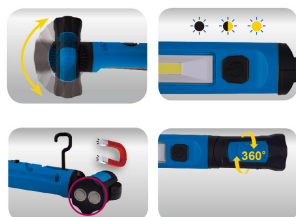

9TA33

10 W COB LED adjustable inspection lamp (1000 lm)

IP20, IK07
 CE, RoHS

- Brightness : 1000 / 400 lumens (lm)
- Color température : 6500 kevin (White light color)
- Material: ABS + PC
- 170 ° magnetic swivel base + 360 ° swivel body + hooks
- IP20 water and dust resistant
- Rechargeable Li-ion battery: 7.4 V - 2600 mAh
- Protection index: IK07
- Accessories: 100-240V, 50/60 Hz AC Charger
- Lighting modes:
 - <li style="padding-left:15px;">Low light - 400 lumens (lm) / 5.5 hours
 - <li style="padding-left:15px;">Low light - 400 lumens (lm) / 5.5 hours

Contents	
10W COB LED ADJUSTABLE LAMP	 x 1 PC.
AC CHARGER	 x 1 PC.

	Brightness (lm)	Color temperature (kelvin)	Length (mm)	USB (input)	Charging time (hours)	Battery life (hours)	Weight (g)
9TA33AA	1000 / 400	6500	500	USB-C	4.5	2.2 / 5.5	487