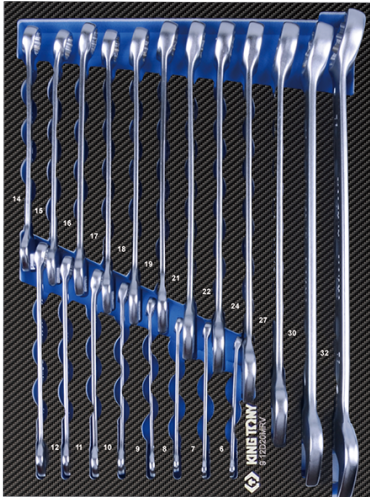

912D20MRE

M Combination wrench (I-beam) metric
EVAWAVE foam tray - 20 pcs

■ #9 (280 x 375 mm)

Series

Content

1062

6, 7, 8, 9, 10, 11, 12, 13, 14, 15, 16, 17,
18, 19, 21, 22, 24, 27, 30, 32