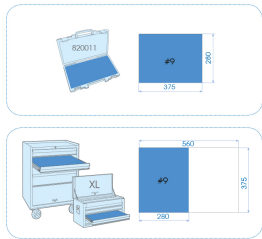

## 912D20MRE

**M** Combination wrench (I-beam) metric  
EVAWAVE foam tray - 20 pcs

■ #9 (280 x 375 mm)

Series

Content

1062

6, 7, 8, 9, 10, 11, 12, 13, 14, 15, 16, 17,  
18, 19, 21, 22, 24, 27, 30, 32