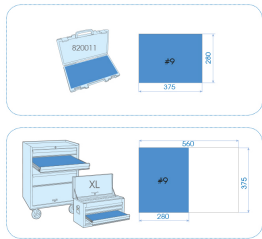

912D20MRE

M Combination wrench (I-beam) metric
EVAWAVE foam tray - 20 pcs

■ #9 (280 x 375 mm)

Series

Content

1062

6, 7, 8, 9, 10, 11, 12, 13, 14, 15, 16, 17,
18, 19, 21, 22, 24, 27, 30, 32