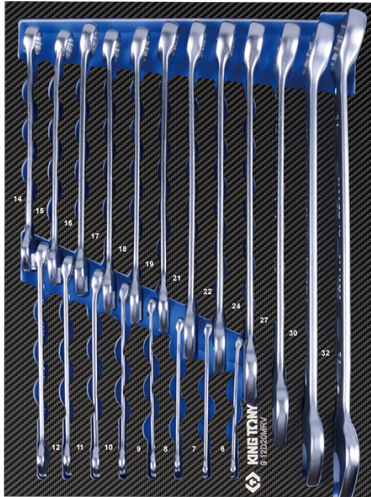

## 912D20MRE

**M** Combination wrench (I-beam) metric  
EVAWAVE foam tray - 20 pcs

■ #9 (280 x 375 mm)

Series

Content

1062

6, 7, 8, 9, 10, 11, 12, 13, 14, 15, 16, 17,  
18, 19, 21, 22, 24, 27, 30, 32