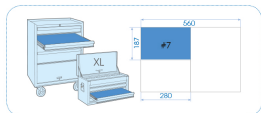

4427MP

M 1/2" Impact metric socket set - 27 pcs

Weight (kg) : 4.09

- Chrome molybdenum
- Handy case 294 x 221 x 66 mm
- #7 (280 x 187 mm)
- Phosphate finish
- 6 point sockets

Series

Content

4535M

8, 9, 10, 11, 12, 13, 14, 15, 16, 17, 18, 19, 20, 21, 22, 23, 24, 25, 26, 27, 28, 29, 30, 32, 33, 34, 36