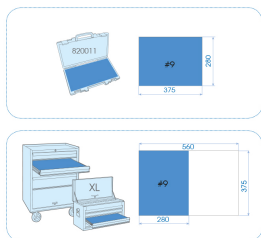

6414MP

M 3/4" Impact long metric socket set - 14 pcs

Dimensions L x H x D (mm) : 422 x 372x 92 mm
Weight (kg) : 11.94

- #9 (375 x 280 mm)
- Handy case
- Chrome molybdenum
- 6 point sockets

Series

Content

3/4"