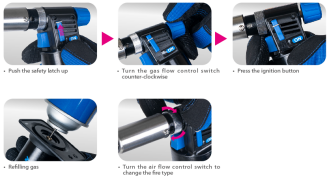

6BB11

Mini butane torch

- Adjustable flame length.
- Autonomy of 1 charge: 1 hour to 1 hour 30 minutes.
- Super fast charging in just 5 seconds.
- Built-in safety lock system.
- Ideal for: soldering, brazing, shrink tubing, etc.
- Suitable for workshops, factories and everyday professional use.
- anti-flare system allowing the device to be used at 360°.
- Piezoelectric self-ignition system for instant flame.
- Butane not included.
- Maximum temperature: 1300°C / 2050°F.
- Ceramic burner head
- Aluminum body

	Dimensions W x D x H (mm)	Gasreservoir (ml)	Operating time (minutes)	Type of gas	Flame temperature (°C)	Flame temperature (°F)	Weight (g)
6BB11	122 x 70 x 168	34	60 - 90	Butane	1300	2450	400