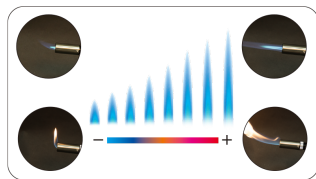

6BB11

Mini butane torch

- Adjustable flame length.
- Autonomy of 1 charge: 1 hour to 1 hour 30 minutes.
- Super fast charging in just 5 seconds.
- Built-in safety lock system.
- Ideal for: soldering, brazing, shrink tubing, etc.
- Suitable for workshops, factories and everyday professional use.
- anti-flare system allowing the device to be used at 360°.
- Piezoelectric self-ignition system for instant flame.
- Butane not included.
- Maximum temperature: 1300°C / 2050°F.
- Ceramic burner head
- Aluminum body

	Dimensions W x D x H (mm)	Gasreservoir (ml)	Operating time (minutes)	Type of gas	Flame temperature (°C)	Flame temperature (°F)	Weight (g)
6BB11	122 x 70 x 168	34	60 - 90	Butane	1300	2450	400