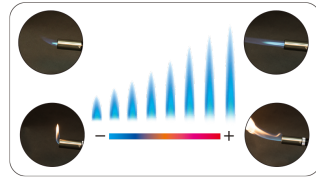

6BB11

Mini butane torch

- Adjustable flame length.
- Autonomy of 1 charge: 1 hour to 1 hour 30 minutes.
- Super fast charging in just 5 seconds.
- Built-in safety lock system.
- Ideal for: soldering, brazing, shrink tubing, etc.
- Suitable for workshops, factories and everyday professional use.
- anti-flare system allowing the device to be used at 360°.
- Piezoelectric self-ignition system for instant flame.
- Butane not included.
- Maximum temperature: 1300°C / 2050°F.
- Ceramic burner head
- Aluminum body

	Dimensions W x D x H (mm)	Gasreservoir (ml)	Operating time (minutes)	Type of gas	Flame temperature (°C)	Flame temperature (°F)	Weight (g)
6BB11	122 x 70 x 168	34	60 - 90	Butane	1300	2450	400