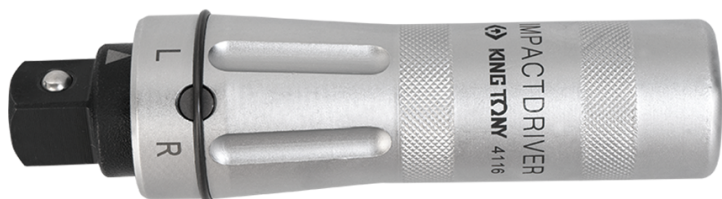

## 3/4" Impact Screwdriver

- Part not sold separately, but included in some tool sets
- The impact force releases rusted or frozen screws without damaging them.
- Handle with 2 non-slip knurled areas for a solid and secure grip.
- Practical, it can be used anywhere, since no external power source is required.
- Handle with tightening / loosening functions