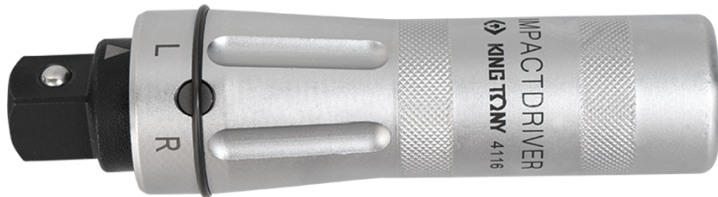

4116*

3/4" Impact Screwdriver

- Part not sold separately, but included in some tool sets
- The impact force releases rusted or frozen screws without damaging them.
- Handle with 2 non-slip knurled areas for a solid and secure grip.
- Practical, it can be used anywhere, since no external power source is required.
- Handle with tightening / loosening functions