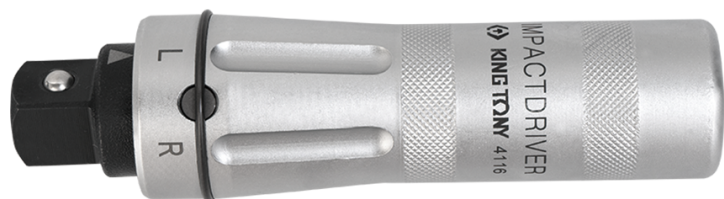

4116*

3/4" Impact Screwdriver

- Part not sold separately, but included in some tool sets
- The impact force releases rusted or frozen screws without damaging them.
- Handle with 2 non-slip knurled areas for a solid and secure grip.
- Practical, it can be used anywhere, since no external power source is required.
- Handle with tightening / loosening functions