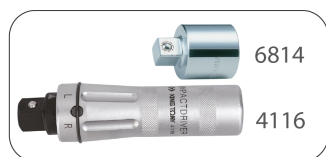

4116FR01

3/4" Heavy duty striking screwdriver & 1/2" reducer - 2 pcs

- The impact force releases rusted or frozen screws without damaging them.
- Handle with 2 non-slip knurled areas for a solid and secure grip.
- Practical, it can be used anywhere, since no external power source is required.
- Handle with tightening / loosening functions
- Maximum torque of the 1/2" sockets adapter: 512 Nm

Series

Content

3/4"

4116*

-

3/4" 1/2"

6814

3/4" → 1/2"