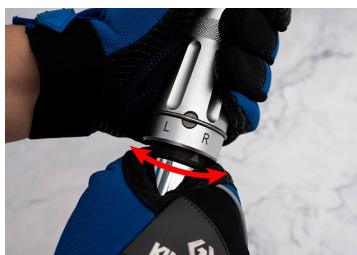

4116FR01

3/4" Heavy duty striking screwdriver & 1/2" reducer - 2 pcs

- The impact force releases rusted or frozen screws without damaging them.
- Handle with 2 non-slip knurled areas for a solid and secure grip.
- Practical, it can be used anywhere, since no external power source is required.
- Handle with tightening / loosening functions
- Maximum torque of the 1/2" sockets adapter: 512 Nm