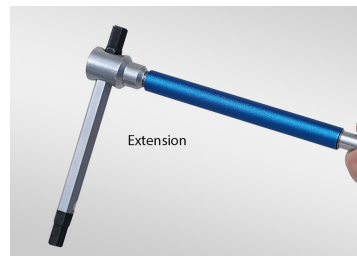

23208MR

M T-handle hex key set on display - 8 pcs

Weight (kg) : 1.64

- T-handle hex keys metal display

Series

Content

1195A

H2, H2.5, H3, H4, H5, H6, H8, H10