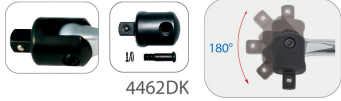

446124G

1/2" Articulated and extendable handle

- Extends from 450 to 600mm
- Ergonomic handle
- 180° swivel head

	Length (mm)	L (inch)	Weight (kg)
446124G	450 ~ 600	11-1/2"	1.18