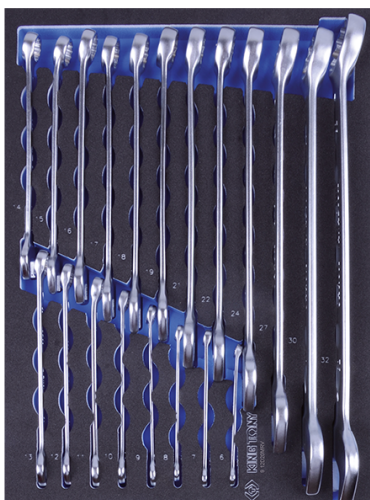

## 912D20MRV

**M** Combination wrench (I-beam) metric  
EVAWAVE foam tray - 20 pcs

Weight (kg) : 3.49

■ #9 (280 x 375 mm)

Series

Content

1062

6, 7, 8, 9, 10, 11, 12, 13, 14, 15, 16, 17,  
18, 19, 21, 22, 24, 27, 30, 32