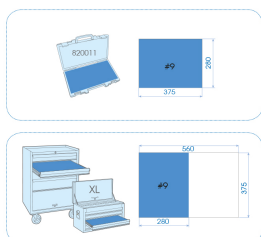

## 912D20MRV

**M** Combination wrench (I-beam) metric  
EVAWAVE foam tray - 20 pcs

Weight (kg) : 3.49

■ #9 (280 x 375 mm)

Series

Content

1062

6, 7, 8, 9, 10, 11, 12, 13, 14, 15, 16, 17,  
18, 19, 21, 22, 24, 27, 30, 32