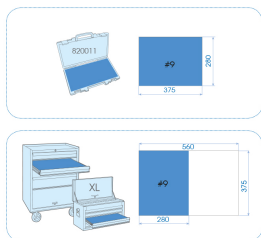

912D20MRV

M Combination wrench (I-beam) metric
EVAWAVE foam tray - 20 pcs

Weight (kg) : 3.49

■ #9 (280 x 375 mm)

	Series	Content
	1062	6, 7, 8, 9, 10, 11, 12, 13, 14, 15, 16, 17, 18, 19, 21, 22, 24, 27, 30, 32