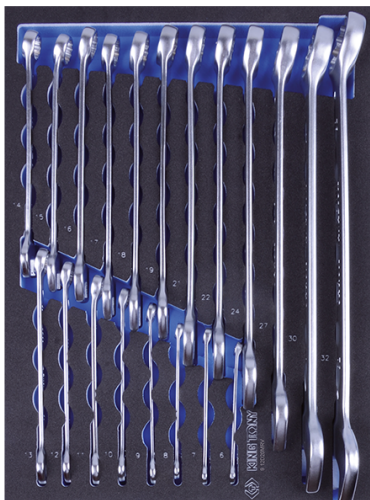

912D20MRV

M Combination wrench (I-beam) metric
EVAWAVE foam tray - 20 pcs

Weight (kg) : 3.49

■ #9 (280 x 375 mm)

	Series	Content
	1062	6, 7, 8, 9, 10, 11, 12, 13, 14, 15, 16, 17, 18, 19, 21, 22, 24, 27, 30, 32