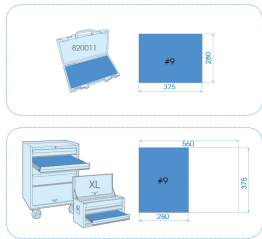

922308TRE

L-Handle TORX® key EVAWAVE set - 8 pcs

Weight (kg) : 1.10

■ #4 (375 x 265 mm)

Series

Content

1163TR

T10, T15, T20, T25, T30, T40, T45, T50