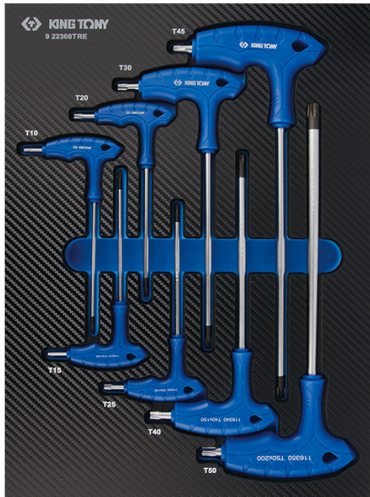

922308TRE

L-Handle TORX® key EVAWAVE set - 8 pcs

Weight (kg) : 1.10

■ #4 (375 x 265 mm)

	Series	Content
		1163TR T10, T15, T20, T25, T30, T40, T45, T50