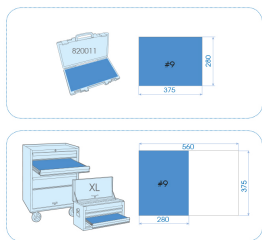

922308TRE

L-Handle TORX® key EVAWAVE set - 8 pcs

Weight (kg) : 1.10

■ #4 (375 x 265 mm)

	Series	Content
		1163TR T10, T15, T20, T25, T30, T40, T45, T50