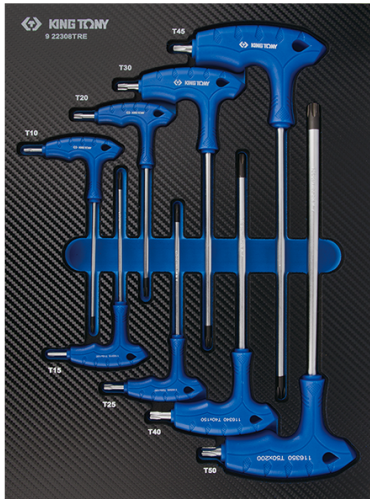

922308TRE

L-Handle TORX® key EVAWAVE set - 8 pcs

Weight (kg) : 1.10

■ #4 (375 x 265 mm)

Series

Content

1163TR

T10, T15, T20, T25, T30, T40, T45, T50