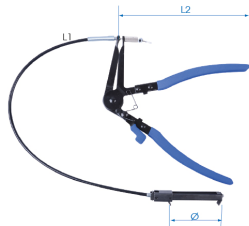

9AA32

Flexible Hose Clamp Pliers

- 700mm long Flexible
- Used to remove and install spring clamp
- Flexible flat jaw with greater access in confined spaces
- Suitable for universal cars, especially VW, Ford, Nissan

KING TONY	L2 (mm)	Flexible length L1 (mm)	ø (mm)	Weight (g)
9AA32	310	700	77	755.6