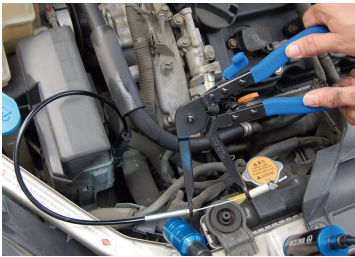

9AA32

Flexible Hose Clamp Pliers

- 700mm long Flexible
- Used to remove and install spring clamp
- Flexible flat jaw with greater access in confined spaces
- Suitable for universal cars, especially VW, Ford, Nissan

KING TONY	L2 (mm)	Flexible length L1 (mm)	ø (mm)	Weight (g)
9AA32	310	700	77	755.6