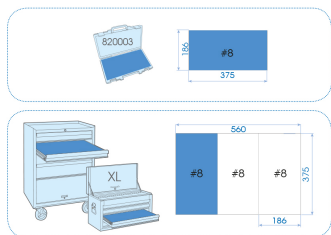

2572MRE

M 1/4" 6 points metric socket and accessories set - 72 pcs

Weight (kg) : 2.06
 Empty box : 820003K (389 x 230 x 66 mm)

■ EVA #8 (375 x 187 mm)

		Series	Content
		1/4"	2335M 4, 5, 6, 7, 8, 9, 10, 11, 12, 13, 14
		1/4"	2235M 6, 7, 8, 9, 10, 11, 12, 13
		1/4"	2375M E4, E5, E6, E7, E8
		1/4"	2033 T8, T9, T10, T15, T20, T25, T27, T30, T40
		1/4"	2035 H3, H4, H5, H6
		1/4"	2037 T20, T25, T30, T40
		1/4"	1025P PH0, PH1, PH2 ø6mm, PH3
		1/4"	1025Z PZ1, PZ2, PZ3