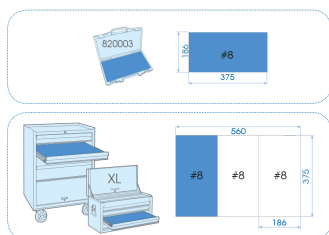

2572MRE

M 1/4" 6 points metric socket and accessories set - 72 pcs

Weight (kg) : 2.06
 Empty box : 820003K (389 x 230 x 66 mm)

■ EVA #8 (375 x 187 mm)

		Series	Content
		1/4"	2335M 4, 5, 6, 7, 8, 9, 10, 11, 12, 13, 14
		1/4"	2235M 6, 7, 8, 9, 10, 11, 12, 13
		1/4"	2375M E4, E5, E6, E7, E8
		1/4"	2033 T8, T9, T10, T15, T20, T25, T27, T30, T40
		1/4"	2035 H3, H4, H5, H6
		1/4"	2037 T20, T25, T30, T40
		1/4"	1025P PH0, PH1, PH2 ø6mm, PH3
		1/4"	1025Z PZ1, PZ2, PZ3