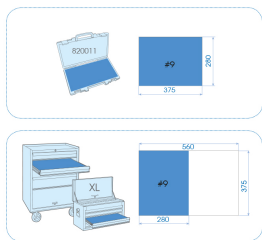

## 4546MRE02

**M** 1/2" 6 points metric socket and accessories set - 46 pcs

Weight (kg) : 7.14  
 Empty box : 820011K (422 x 372 x 92 mm)

■ EVA #9 (375x280mm)

		Series	Content
		1/2" 4335M	8, 9, 10, 11, 12, 13, 14, 15, 16, 17, 18, 19, 20, 21, 22, 23, 24
		1/2" 4023	T20, T25, T27, T30, T40, T45, T50, T55, T60
		1/2" 4025	H4, H5, H6, H7, H8, H10, H12, H14, H17, H19
		1/2" 4026	M8, M10, M12, M14
	1/2"	4773GS	477310GS
	1/2"	4791	4791
	1/2"	4572	457212 (300 mm)
	1/2"	4251	425105 (125 mm), 425110 (250 mm)

4453F

445315F (375 mm)

820011K

820011K