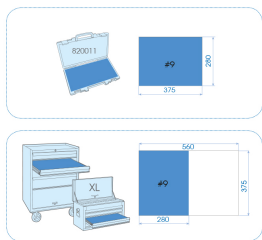

4546MRE02

M 1/2" 6 points metric socket and accessories set - 46 pcs

Weight (kg) : 7.14
 Empty box : 820011K (422 x 372 x 92 mm)

- EVA #9 (375x280mm)

		Series	Content
		1/2" 4335M	8, 9, 10, 11, 12, 13, 14, 15, 16, 17, 18, 19, 20, 21, 22, 23, 24
		1/2" 4023	T20, T25, T27, T30, T40, T45, T50, T55, T60
		1/2" 4025	H4, H5, H6, H7, H8, H10, H12, H14, H17, H19
		1/2" 4026	M8, M10, M12, M14
	1/2"	4773GS	477310GS
	1/2"	4791	4791
	1/2"	4572	457212 (300 mm)
	1/2"	4251	425105 (125 mm), 425110 (250 mm)

4453F

445315F (375 mm)

820011K

820011K