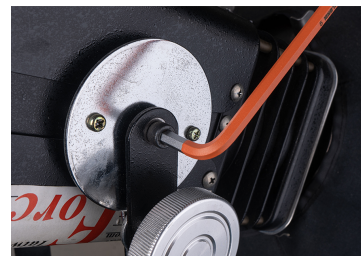

20109MW

M Color coded ball head extra-long hex key set – 9 pcs

- The color code by dimension facilitates the distinction of the keys and allows faster work.
- S2 steel L-keys
- Ball point head for 25° tilt
- Ideal for tight spaces.
- Folding plastic case to easily pull out the keys
- Easy to identify thanks to the engraved dimensions

color	mm	L mm
	H1.5	92
	H2	102
	H2.5	115
	H3	129
	H4	144
	H5	165
	H6	186
	H8	208
	H10	234

20109MW

Contents (mm)

H1.5 (pink), H2 (violet), H2.5 (light blue), H3 (green), H4 (yellow), H5 (orange), H6 (red), H8 (violet), H10 (dark blue)