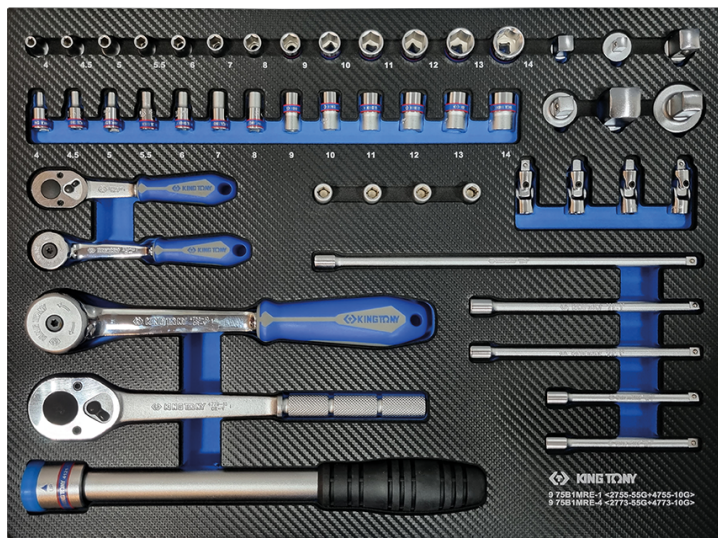

975B1MRE1

M

1/4" and 1/2" socket set and accessories - 52 pcs

Weight (kg) : 3.32

■ Designed for wall display shelves with PRPACKH plexiglass protection

	Series		Content	
	1/2"	4779B	477910B	
	1/2"	4121G	412111G	
	1/4"	2779G	277955G	
	1/4"	2773GS	277355GS	
	 1/4"	2335M	4 (x2), 4.5 (x2), 5 (x2), 5.5 (x2), 6 (x2), 7 (x2), 8 (x2), 9 (x2), 10 (x2), 11 (x2), 12 (x2), 13 (x2), 14 (x2)	
	1/4" 	2142	2142 (x4)	
	1/4"	2792	2792 (x4)	
	3/8" 1/4"	2813	2813	
	3/8" 1/4"	3812	3812	
	3/8" 1/2"	3814	3814	
	3/8" 1/2"	4813	4813	
	3/4" 1/2"	4816	4816	

	3/4" 1/2"	6814	6814
	1/4"	2221	222104 (x2), 222106 (x2), 222110 (x1)
	1/2"	4755G	475510G