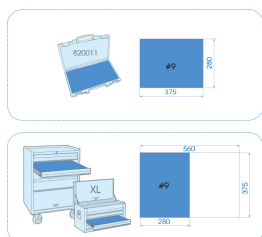

94539MRE

M 1/2" Long sockets and Bit sockets EVAWAVE tool set - 39 pcs

Weight (kg) : 5.26

■ #9 (280 x 375 mm)

		Series	Content
		1/2"	4235M 10, 13, 16, 17, 18, 19, 21, 22, 24
		1/2"	4023 T20, T25, T27, T30, T40, T45, T50, T55, T60
		1/2"	4025 H4, H5, H6, H7, H8, H10, H12, H14, H17, H19
		1/2"	4026 M8, M10, M12, M14
		1/2"	4033 T30, T40, T45, T50
		1/2"	4035 H5, H6, H8