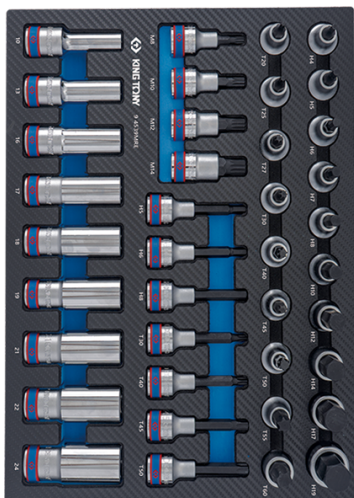

94539MRE

M 1/2" Long sockets and Bit sockets EVAWAVE tool set - 39 pcs

Weight (kg) : 5.26

■ #9 (280 x 375 mm)

		Series	Content
		1/2"	4235M 10, 13, 16, 17, 18, 19, 21, 22, 24
		1/2"	4023 T20, T25, T27, T30, T40, T45, T50, T55, T60
		1/2"	4025 H4, H5, H6, H7, H8, H10, H12, H14, H17, H19
		1/2"	4026 M8, M10, M12, M14
		1/2"	4033 T30, T40, T45, T50
		1/2"	4035 H5, H6, H8