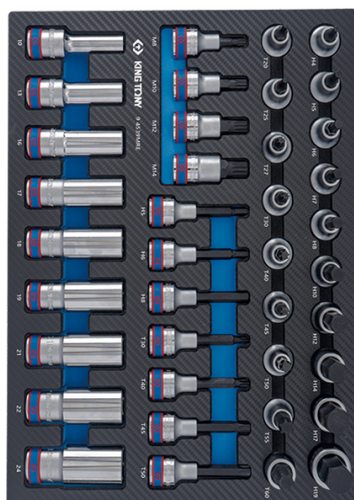

94539MRE

M 1/2" Long sockets and Bit sockets EVAWAVE tool set - 39 pcs

Weight (kg) : 5.26

■ #9 (280 x 375 mm)

		Series	Content
		1/2"	4235M 10, 13, 16, 17, 18, 19, 21, 22, 24
		1/2"	4023 T20, T25, T27, T30, T40, T45, T50, T55, T60
		1/2"	4025 H4, H5, H6, H7, H8, H10, H12, H14, H17, H19
		1/2"	4026 M8, M10, M12, M14
		1/2"	4033 T30, T40, T45, T50
		1/2"	4035 H5, H6, H8