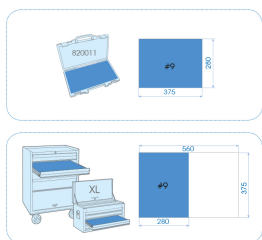

94539MRE

M 1/2" Long sockets and Bit sockets EVAWAVE tool set - 39 pcs

Weight (kg) : 5.26

■ #9 (280 x 375 mm)

		Series	Content
		1/2"	4235M 10, 13, 16, 17, 18, 19, 21, 22, 24
		1/2"	4023 T20, T25, T27, T30, T40, T45, T50, T55, T60
		1/2"	4025 H4, H5, H6, H7, H8, H10, H12, H14, H17, H19
		1/2"	4026 M8, M10, M12, M14
		1/2"	4033 T30, T40, T45, T50
		1/2"	4035 H5, H6, H8