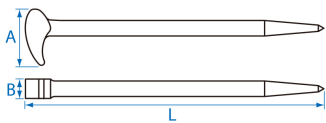

Length L (mm)	A (mm)	B (mm)	Weight (g)
9TK306	151	29	10	75
9TK312	305	36.5	12.3	252
9TK316	405	45.6	14.5	501
9TK320	504	60.2	18.0	952