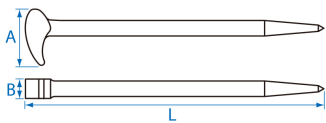

### Pry bar

- Lady foot rolling head pry bar. Curved end ensures better leverage in small areas.
- Tapered point end for alignment work.

	Length L (mm)	A (mm)	B (mm)	Weight (g)
9TK306	151	29	10	75
9TK312	305	36.5	12.3	252
9TK316	405	45.6	14.5	501
9TK320	504	60.2	18.0	952