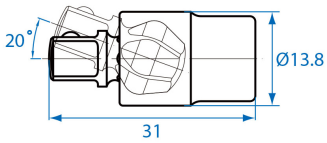

2793

1/4" Universal joint

- 20° recess angle
- Short model for better access in narrow areas.
- Chromed polished finish
- Ball point type universal joint & with hex locking design.

2793

L (mm)

31

L (inch)

1-1/4"

Weight (g)

18